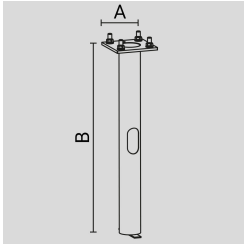

HOT DIPPED ZINC-COATED STEEL BASEMENT FOR GROUND ANCHORING.

Arcluce Code **1099403X**

Code Ref.

TECHNICAL INFORMATION

Color Chrome - 31

Weight 12.13 lb