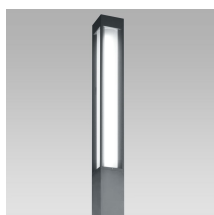

VERSIONS *(Click on below link to configure your product)*

[comfort](#)