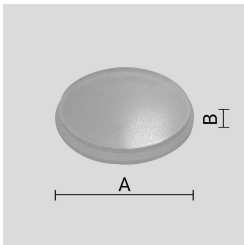

## THERMOPLASTIC MATERIAL RECESSED INSTALLATION BOX.

Arcluce Code **1099210X**

Code Ref.

**TECHNICAL INFORMATION****Weight** 1.1 lb

---

## ANTI-SLIP OPAL GLASS.

Arcluce Code **1099282X**

Code Ref.

**TECHNICAL INFORMATION****Weight** 1.21 lb

---