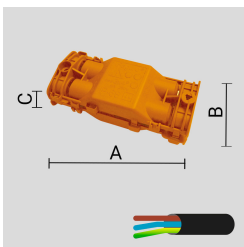

## ANTI-SLIP OPAL GLASS.

Arcluce Code **1099282X**

Code Ref.

**TECHNICAL INFORMATION****Weight** 1.21 lb

---

## JUNCTION BOX IP68 - 4 WAYS - 2/3 POLES.

Arcluce Code **1099259X**

Code Ref.

**TECHNICAL INFORMATION****Weight** 0.11 lb

---