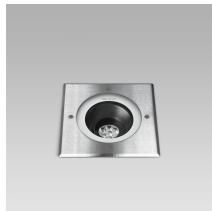

[squared trim above the ground](#)

DESCRIPTION

VERSIONS *(Click on below link to configure your product)*