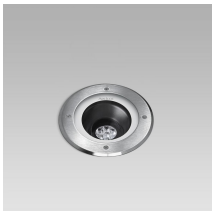

## VERSIONS *(Click on below link to configure your product)*

[round trim above the ground](#)

Size:  
Ø 7" 11/16  
11" 27/32

[squared trim above the ground](#)

Size:  
11" 27/32  
7" 3/4

[round trim flush with the ground](#)