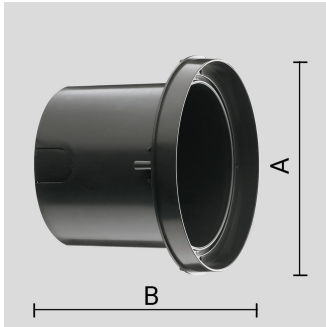

Thermoplastic material recessed installation box.

Arcluce Code

1099237X

Code EAN

8033765677905

Technical information

Weight: 0.2 kg

Size: A: Ø 183mm
B: 115mm